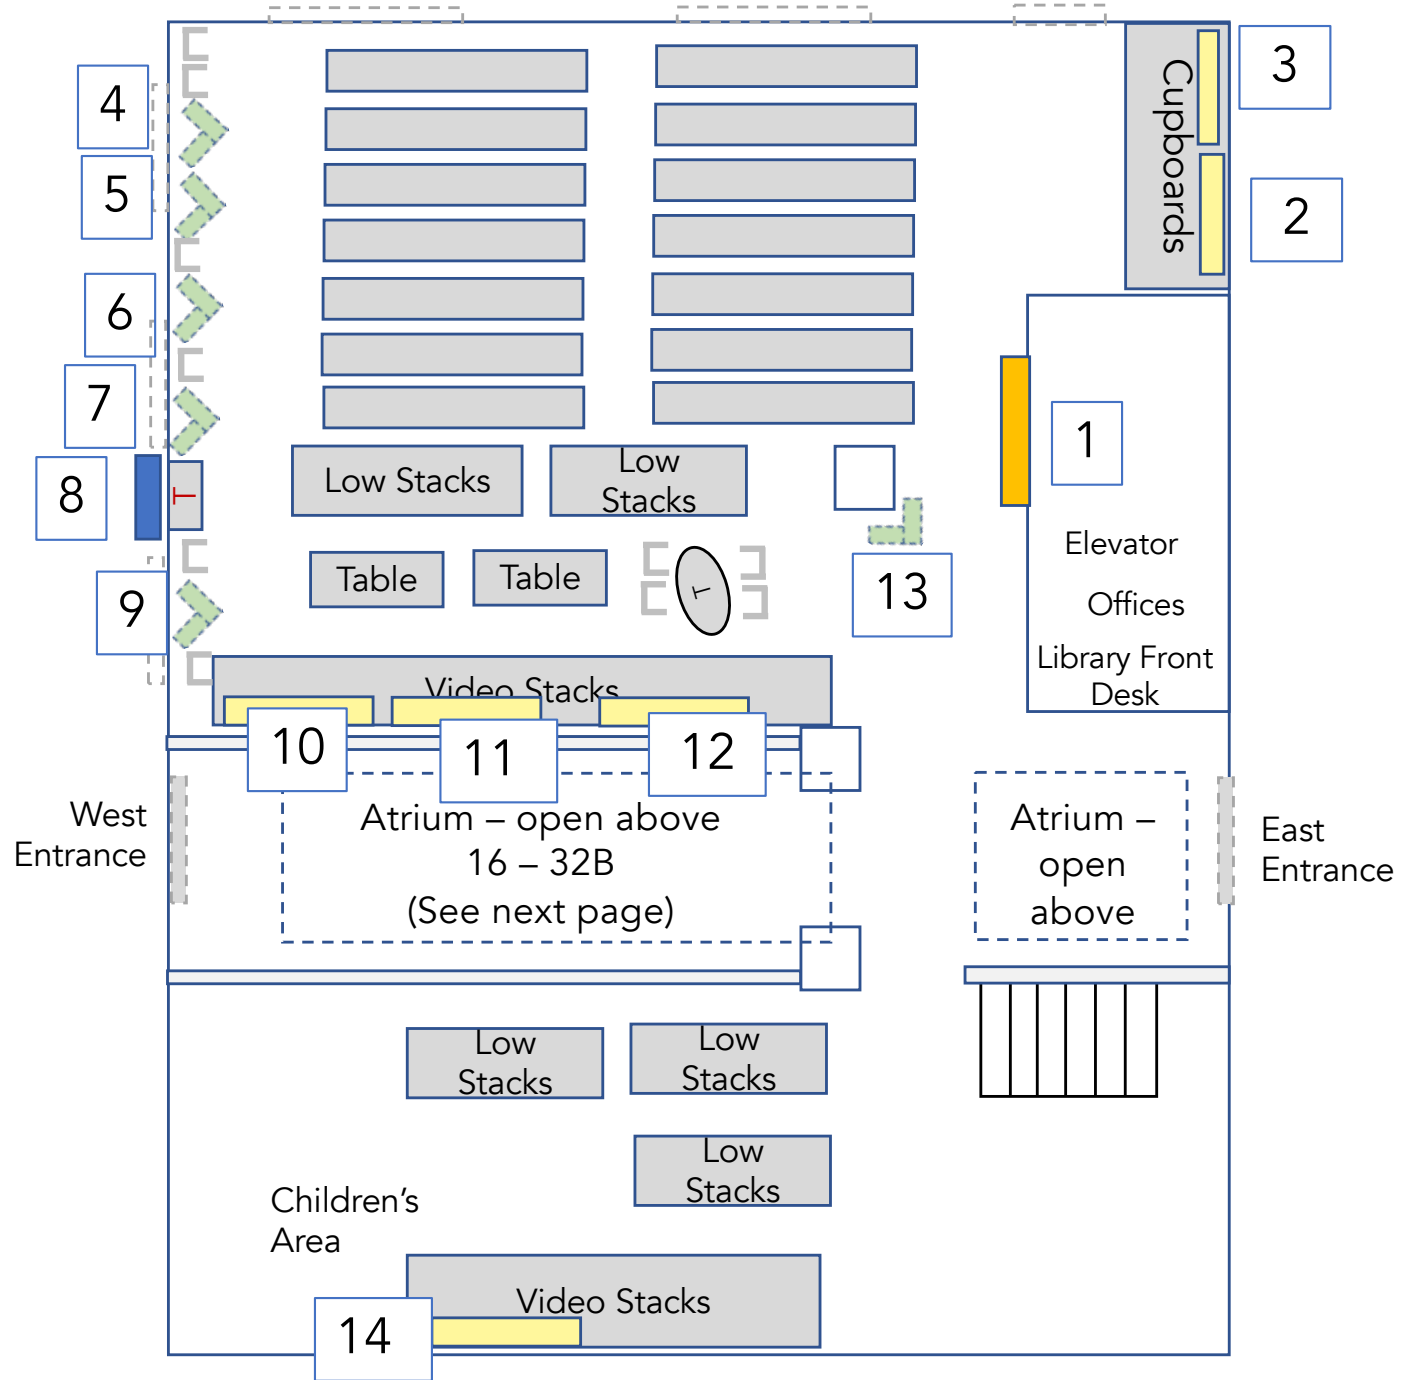

## Main Floor ~ Non-Atrium

**Legend**

Mounted on walls

- 4x8' Landscape
- 4x8' Portrait

Resting on shelves

- 4x8' Landscape

Free Standing

- 2x8' Portrait Book

## Main Floor ~ Atrium

Legend

Mounted on walls

- 4x8' Landscape
- 4x8' Portrait

Free Standing

- 2 - 4x8' Portrait Tent

# 2024 Art Show Map

## Second Floor

**Legend**

Mounted – hanging system

- 4x8' Landscape
- 4x8' Portrait
- 2x8' Portrait

Free Standing

- 2x8' Portrait Book