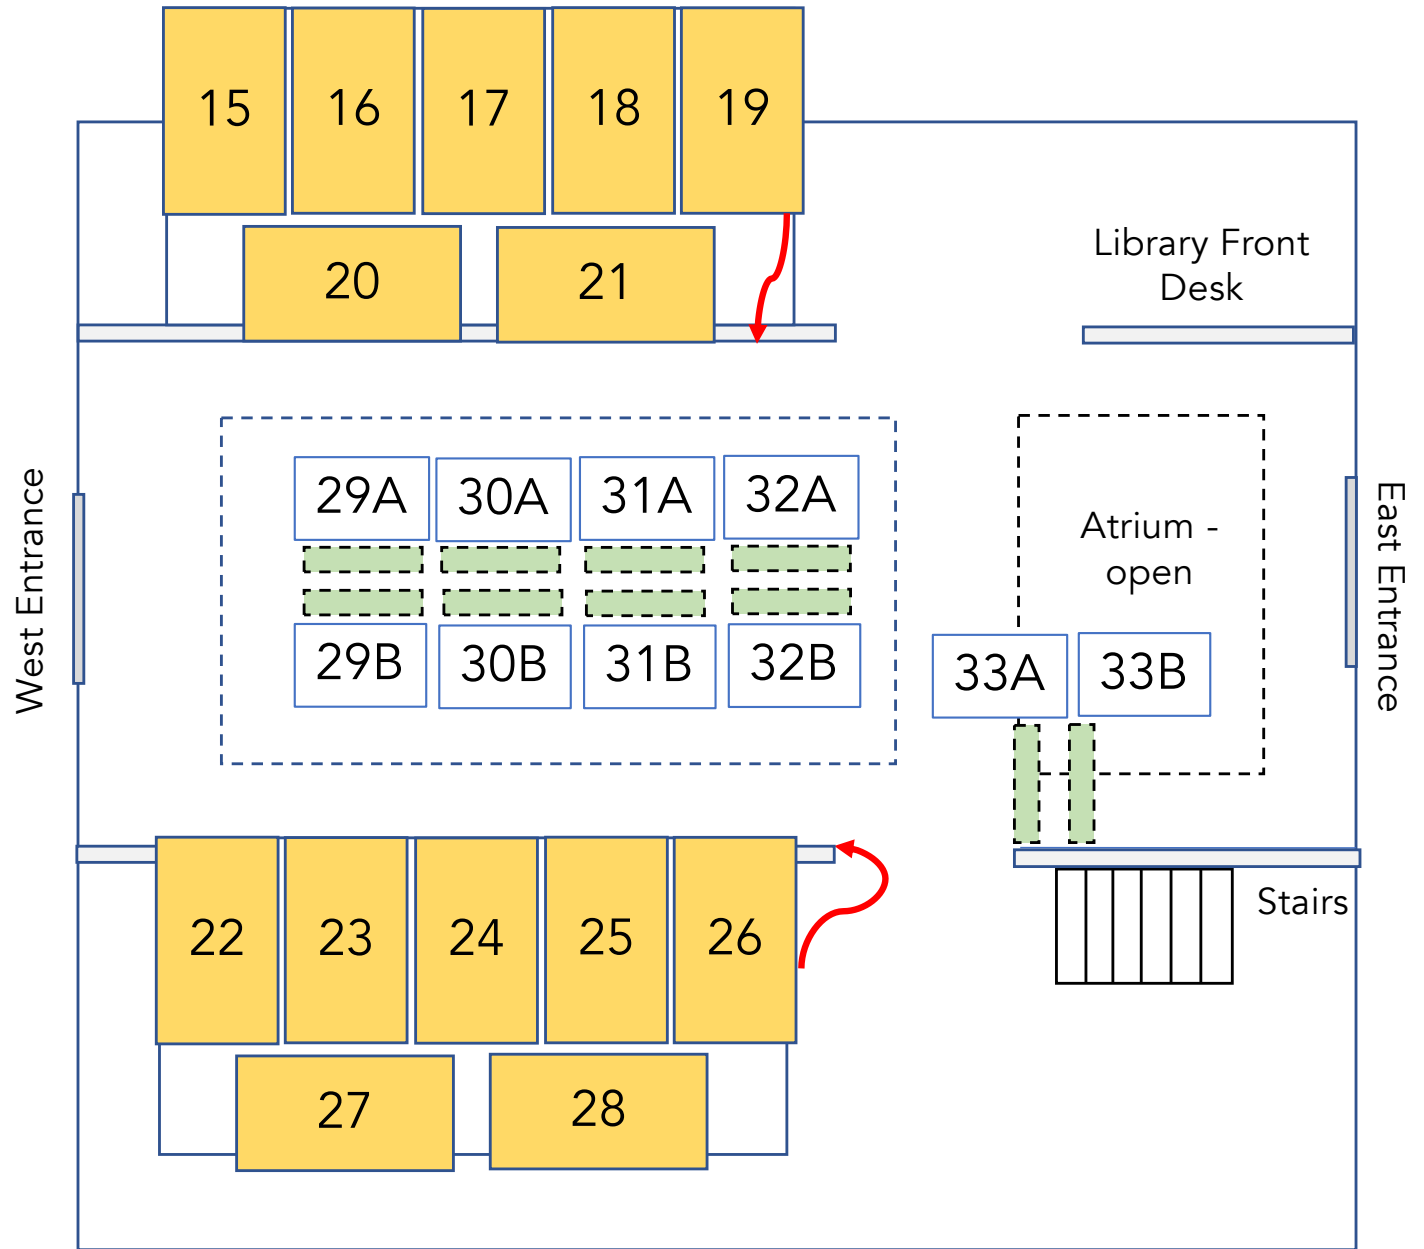

## Main Floor ~ Non-Atrium

**Legend**

Mounted on walls

- 4x8' Landscape
- 4x8' Portrait

Resting on shelves

- 4x8' Landscape

Free Standing

- 2x8' Portrait Book

## Main Floor ~ Atrium

Legend

Mounted on walls

- 4x8' Landscape
- 4x8' Portrait

Free Standing

- 2 - 4x8' Portrait Tent

# 2024 Art Show Map

## Second Floor

**Legend**

Mounted – hanging system

- 4x8' Landscape
- 4x8' Portrait
- 2x8' Portrait

Free Standing

- 2x8' Portrait Book